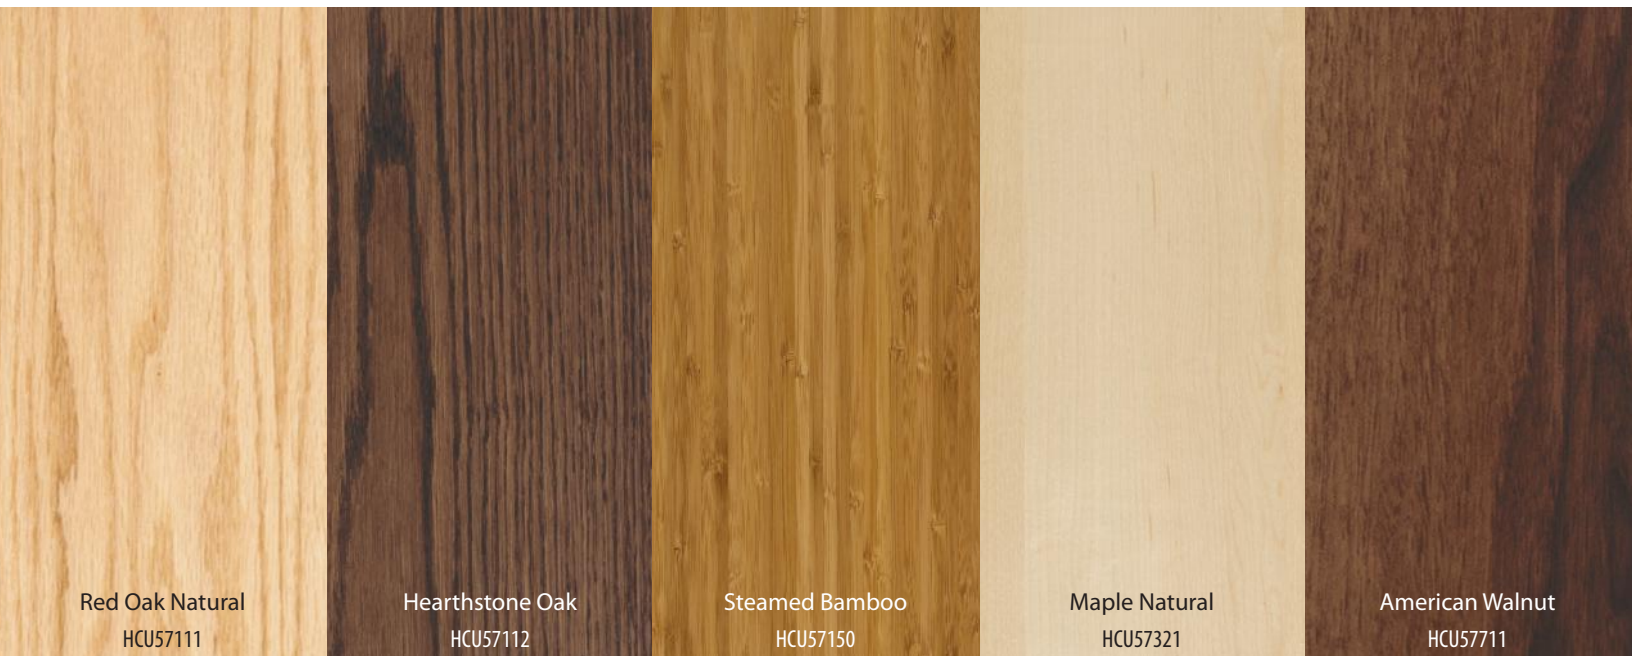

TORLYS Peace Of Mind Rating

EVEREST ELITE HARDWOOD

TORLYS PEACE OF MIND ASSURANCE WARRANTY

TORLYS Everest Elite Hardwood has a 30-Year Limited Wear Warranty and a Lifetime Structural and Joint Integrity Warranty for residential use. A 5-Year Limited Wear, Structural and Joint Integrity Warranty applies to light commercial applications. See <http://builder.torlys.com> for details.

Red Oak Natural
HCU57111

Hearthstone Oak
HCU57112

Steamed Bamboo
HCU57150

Maple Natural
HCU57321

American Walnut
HCU57711

LEED®

TORLYS Smart Floors can assist in acquiring LEED® certification for most building projects. Please visit <http://builder.torlys.com/leed>.

TORLYS is a member of the Canada Green Building Council whose mission is to lead and accelerate the transformation to high-performing, healthy green buildings, homes and communities throughout Canada.

WHY SMART HARDWOOD?

Superior performance is built in to every TORLYS Smart Floor:

- Multiple layers of wear-resistant, eco-friendly, water-based urethane finish that is warranted for up to 30 years.
- Patented Uniclic® Joint resists ugly gapping when 30-60% humidity is maintained. No other joint outperforms TORLYS Uniclic® Joint.
- Move It and Re-use It—every TORLYS floor can be disassembled and re-used in another room or home.

STARTS BEAUTIFUL, STAYS BEAUTIFUL

Everest Elite Hardwood is a stunning floor created with minimal environmental impact. TORLYS Smart Hardwood is easy to install and maintain, and designed for long-lasting beauty.

SMARTER USE OF NATURAL RESOURCES

"We reduce the amount of resources needed to make our products. We re-use cork, leather and wood in our floors and offer floors that are FSC® Certified from managed forests. We even encourage customers to re-use or re-purpose their TORLYS floors. At TORLYS, we're inspired by nature in our journey to create a smaller footprint. We urge you to rethink the way you look at flooring too."

~ Peter Barretto, CEO and President

SMART UNICLIC® JOINT TECHNOLOGY

TORLYS Smart Uniclic® Joint Technology has the strongest-possible joint in flooring today. Constant lower lip pressure creates the tightest joint and is tested to withstand extraordinary joint stress —more than 1,000 lbs of pressure per linear yard is needed to pull apart two TORLYS planks. The joint is also milled to 1/1000 of an inch for the most exacting fit.

HEALTHY HOME

All TORLYS Smart Floors and underlays are CARB (California Air Resources Board) compliant and meet the Healthy Home requirements set by the European (E1) and California (Section 01350) indoor air quality standards – the most stringent in the world.

TORLYS BULLDOG™ EASY PLANK REPLACER

TORLYS Bulldog™ Easy Plank Replacer allows you to replace a damaged plank, not your entire floor. No glue. No nails. No staining. You can fix major mishaps quickly and easily, and renew your floor without sanding or refinishing.

HABITAT FOR HUMANITY

A long-time sponsor of Habitat for Humanity, TORLYS supports the rebuilding of strong, viable communities through the donation of flooring. You can help as well. Every TORLYS floor can be disassembled and re-used in another room or home. You can even donate it to a local Habitat for Humanity® ReStore.

<http://builder.torlys.com>